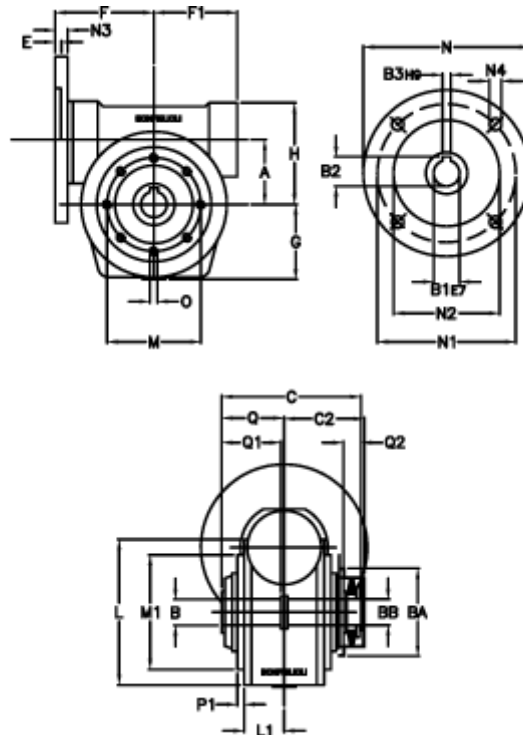

Article number: 390204901472836

Description: Worm Gear with Torque Limiter  
VF 49-L2-P-14 P71B14

## Measures

a = 49.50	C2 = 63,5	L1 = 36.8	O = M6x8
B = 25	Description = VF 49P-xx-71B14	m = 94	P1 = 2.5
B1 E7 = 14	E = 3.0	M1 = 68	Q = 51.0
B2 = 16.3	F = 70	N = 105	Q1 = 41
B3 H9 = 5	F1 = 63	N1 = 85	Q2 = 15
BA = 63	g = 56	N2 = 70	
BB H7 = 14	H = 80.0	N3 = 10.5	
C = 105	L = 107.5	N4 = 6,5	